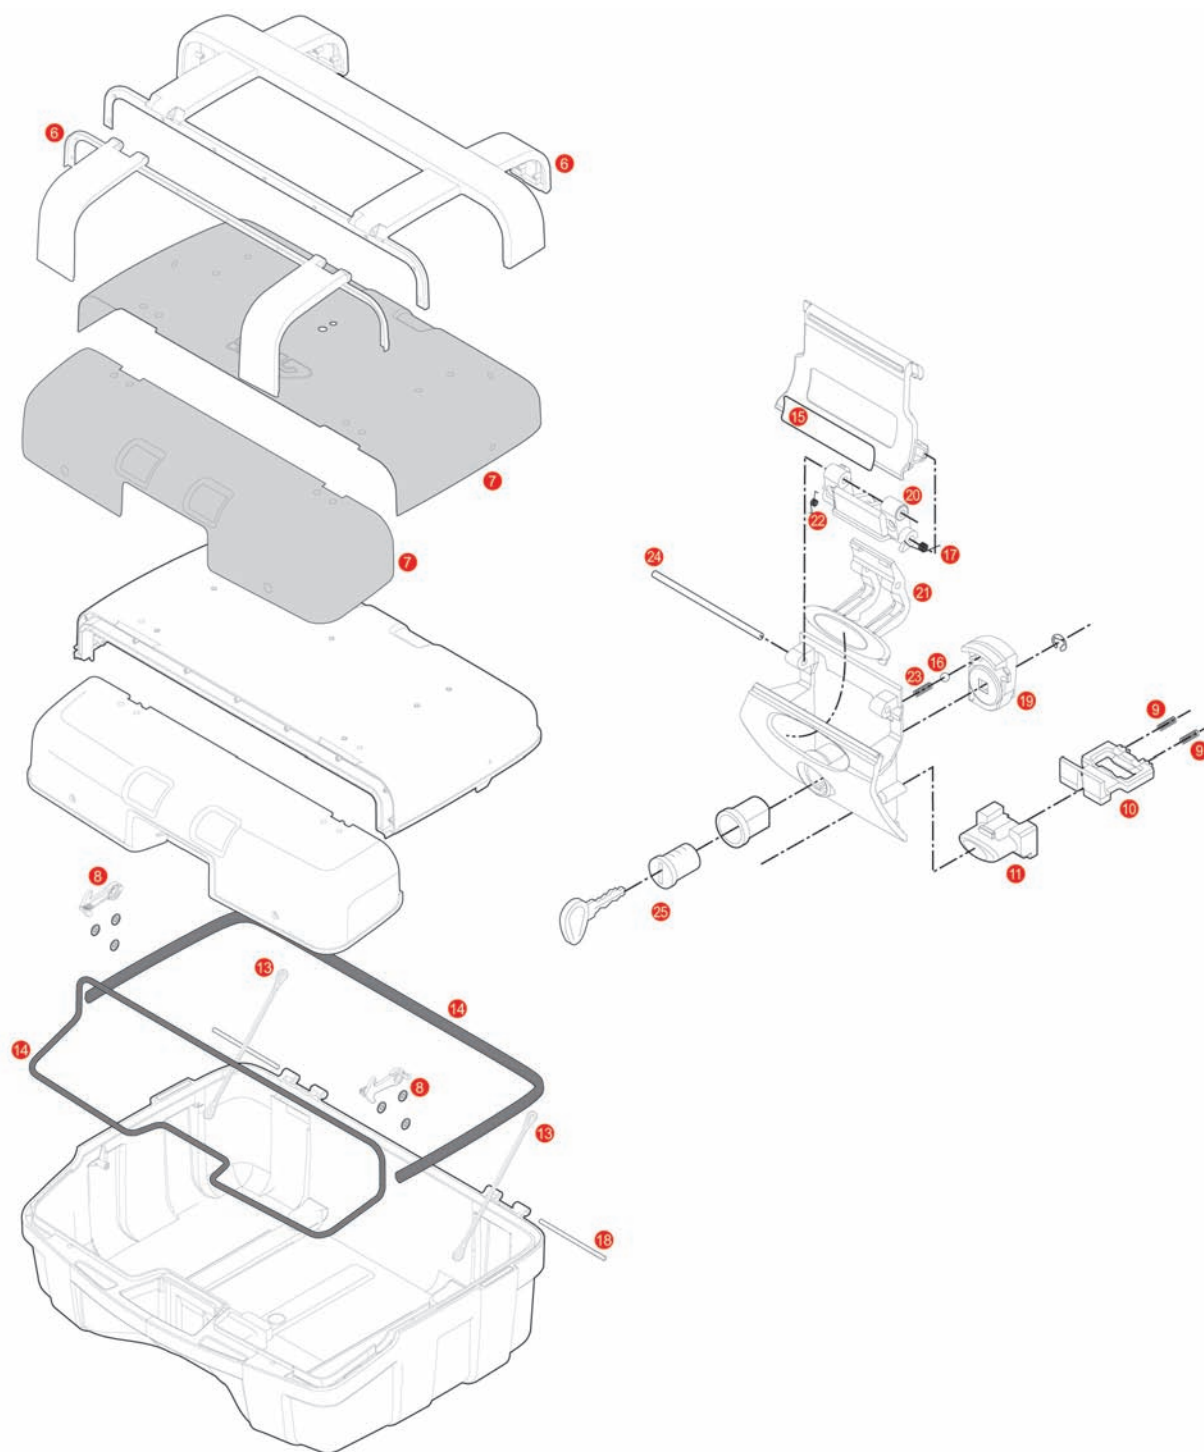

TRK33N / TRK46N TREKKER

| | | | | |
|----|----------|----------------------------------|--|--|
| | Z2073CNM | TRK33N / TRK46N top-shell | | |
| | Z2061FNM | TRK46N bottom-shell black | | |
| | Z2062FNM | TRK33N bottom-shell black | | |
| | Z641N46M | Hinge stop (for top case TRK46N) | | |
| | Z641N33M | Hinge stop (for top case TRK33N) | | |
| 9 | Z109 | Long bolt springs | | |
| 10 | Z106 | Bolt | | |
| 11 | Z645CR | Push button red, 1 pcs. | | |
| | Z2106R | Inner strap | | |
| 13 | Z115R | Stop bag opening yarn, 2 pcs. | | |
| 14 | Z2072R | Trim | | |

| | | | | |
|----|--------|--------------------------|--|--|
| 15 | Z409R | Name holder, 1 pcs. | | |
| 16 | Z630 | Steel spheres D. 6 | | |
| 17 | Z632R | Steel torsion spring | | |
| | Z590R | Pin. Medium, 2 pcs. | | |
| 19 | Z640R | Plate below lock, 1 pcs. | | |
| 20 | Z643NR | Lock set element black | | |
| 21 | Z644NR | Opening push button | | |
| | Z647R | Torsion spring, 1 pcs. | | |
| 23 | Z648 | Cylinder spring | | |
| 24 | Z721R | Pin. D. 04x85 mm | | |
| 25 | Z661A | Key for case lock | | |